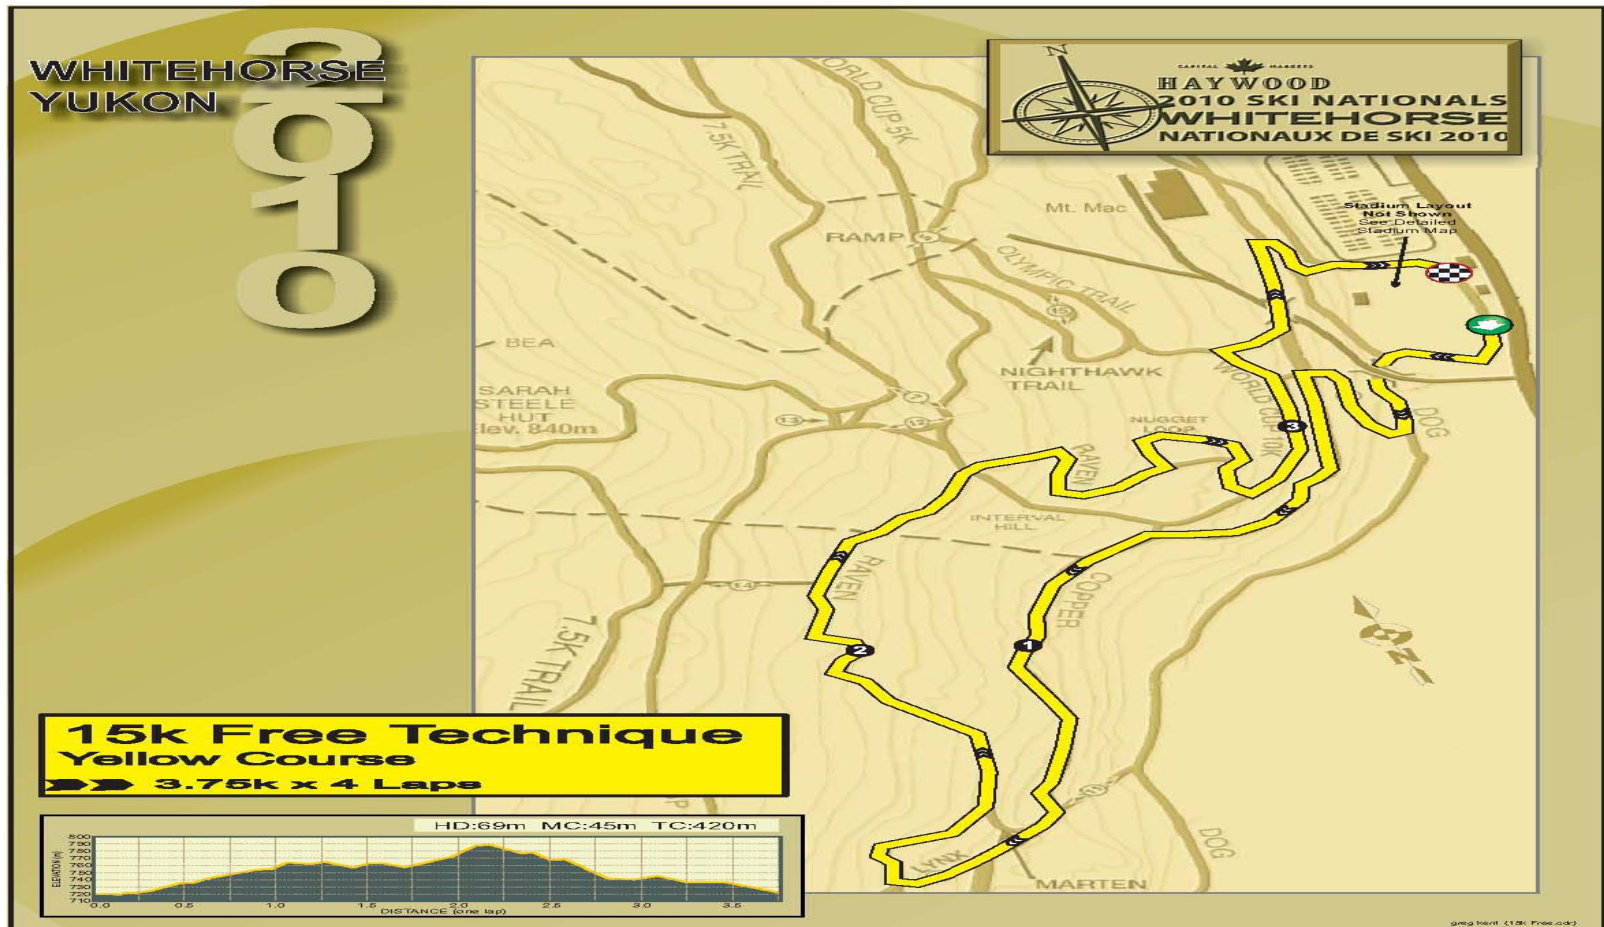

Race Information

Info épreuve

CAPITAL MARKETS
HAYWOOD
2010 SKI NATIONALS
WHITEHORSE
NATIONAUX DE SKI 2010

- Course Map: 15 km YELLOW Junior Male/Open Men