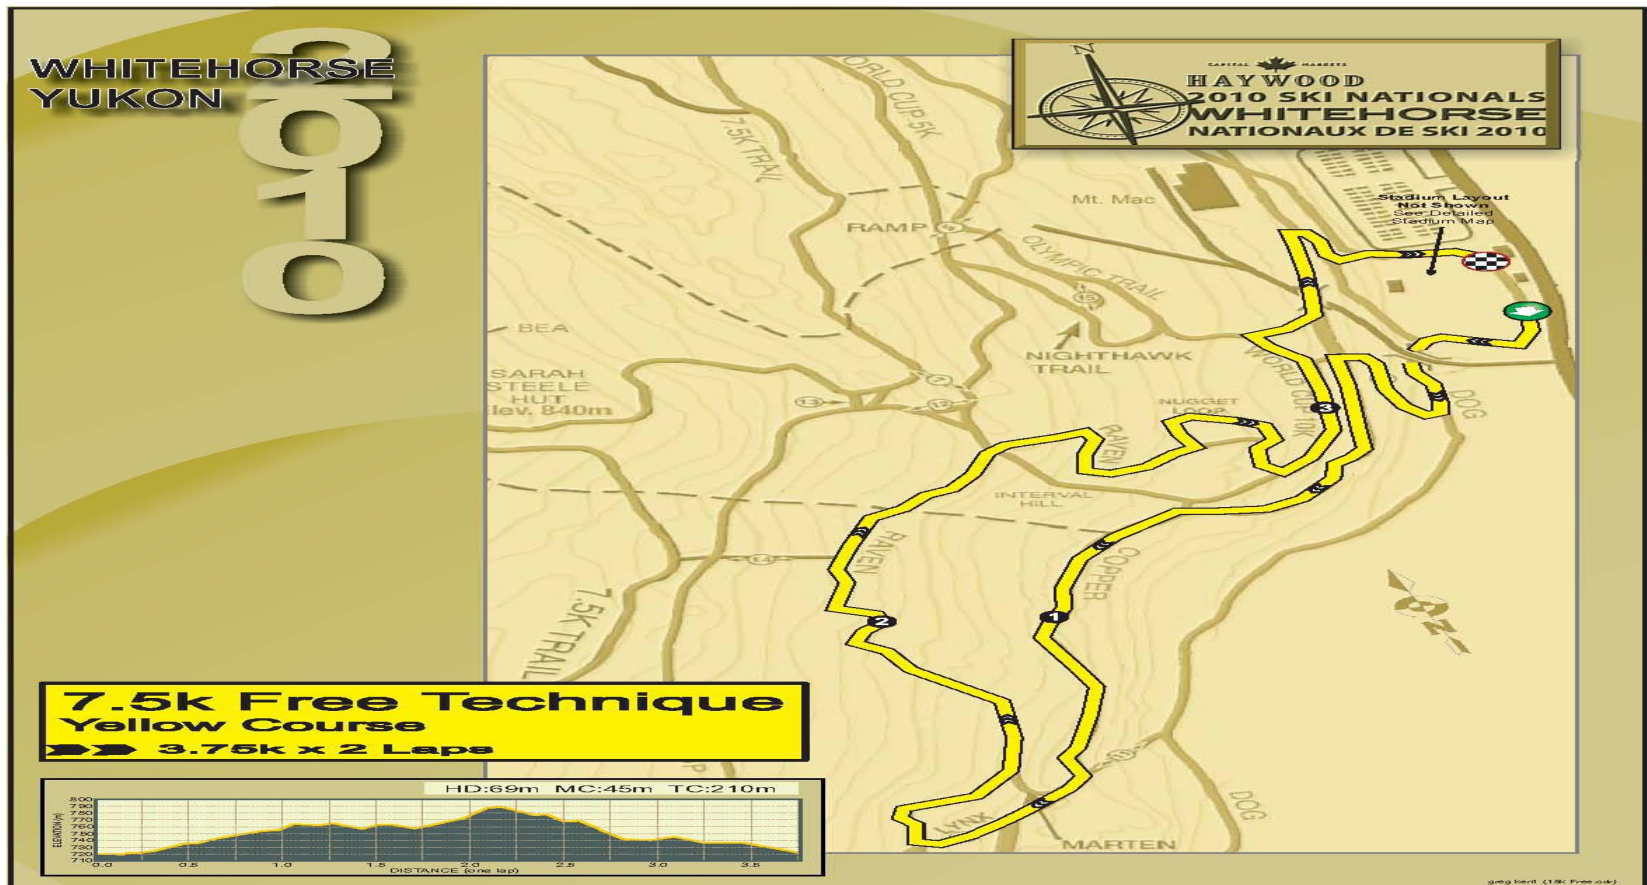

Info épreuve

CAPITAL MARKETS
HAYWOOD
2010 SKI NATIONALS
WHITEHORSE
NATIONAUX DE SKI 2010

- ▶ Course Map: 15 km YELLOW Junior Male/Open Men

Race Information

Info épreuve

CAPITAL MARKETS

HAYWOOD

2010 SKI NATIONALS

WHITEHORSE

NATIONAUX DE SKI 2010

- ▶ Course Map: 7.5 km YELLOW Juvenile Boys

Wax Testing/Warm Up

Testing fartage/Réchauffement

CAPITAL  MARKETS
HAYWOOD
2010 SKI NATIONALS
WHITEHORSE
NATIONAUX DE SKI 2010

- ▶ Wax testing:
 - On course until 09:45
- ▶ Testing fartage
 - Sur piste jusqu'à 9h45
- ▶ Warm up/cool down:
 - Access via tunnel at south end of stadium
- ▶ Réchauffement
 - Accès via le tunnel situé au sud du stade