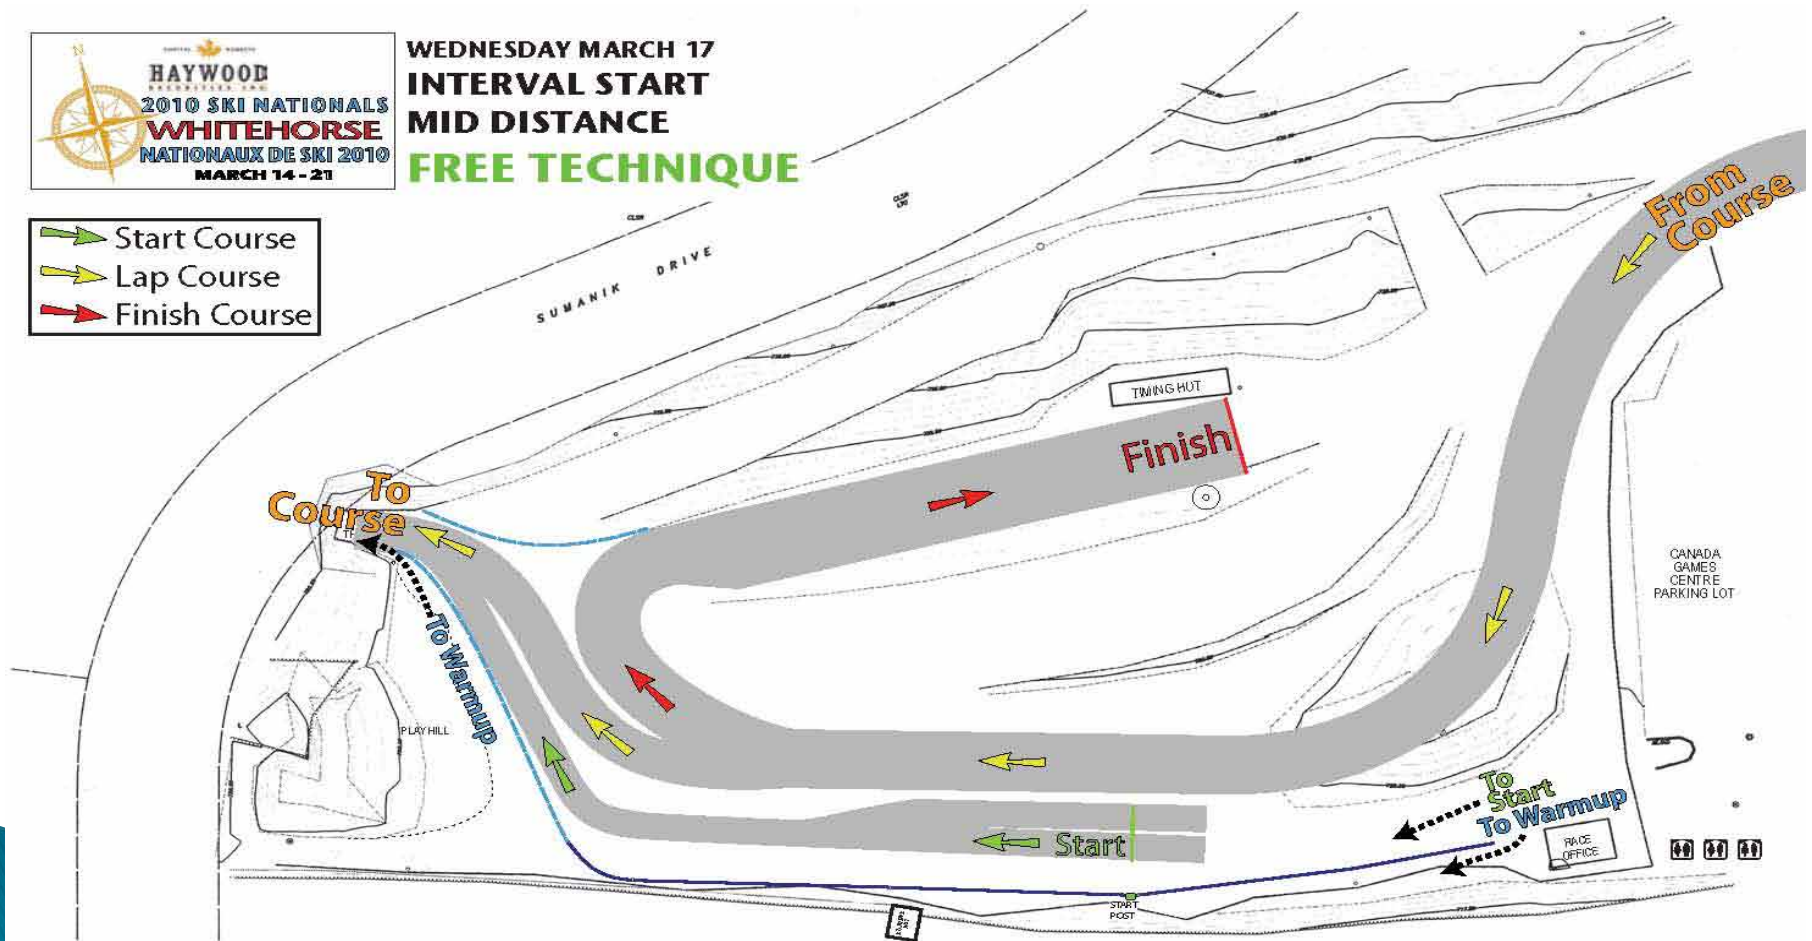

WEDNESDAY MARCH 17
INTERVAL START
MID DISTANCE
FREE TECHNIQUE

- ➔ Start Course
- ➔ Lap Course
- ➔ Finish Course

Race Information

Info épreuve

CAPITAL MARKETS
HAYWOOD
2010 SKI NATIONALS
WHITEHORSE
NATIONAUX DE SKI 2010